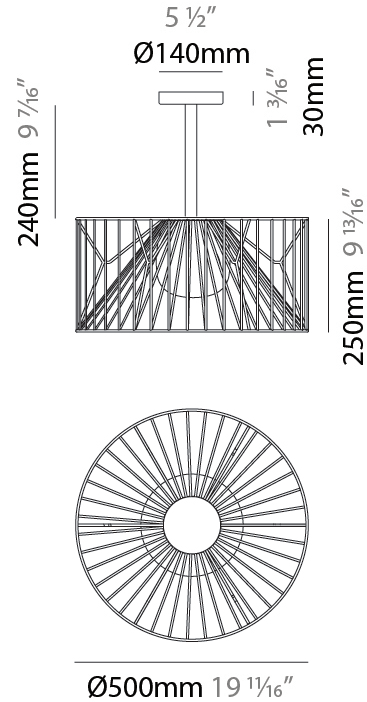

MARIOLA SURFACE

E112052-

base number   Finish Options   -   Finish Options

1. To build a product code in our configurator select the specify button on the base model # product page
2. To build a manual product code on this datasheet choose from the options listed below in blue font and add the suffix to the base model #

GENERAL

Series: Mariola
Brand: Ole
Division: Exterior
Mounting Type: Surface
Mounting Location: Ceiling
Subcategory: Ambient

PHYSICAL

Shape: Drum
Diameter (mm): 500
Diameter (in): 19 11/16
Height (mm): 490
Height (in): 19 5/16
Light Distribution: Omnidirectional
Fixture Finish: BEI / BLK / BLU / COG / DGN / GRY / MRN / MOC / MUS / OLV / SIL / STN / TER / WHI
Holder Finish: WHI / GSD
Accent Finish: WHI
Fixture Material: Fabric Cord / Metal

ELECTRICAL

Number of Lamps: 1
Lamp Type: LED Retrofit
Bulb Included: Bulb Included
Max. Wattage Per Lamp (W): 15
Lamp Base: E26
Input Voltage (V): 120

LED

OPTICAL

RATINGS AND CERTIFICATIONS

Certified By: Certified for North American Standards
IP rating: IP66

PROJECT
TYPE
SPECIFIER
QUANTITY
DATE